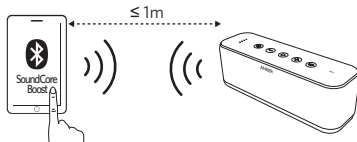

◐◐◐◐ Off Fully charged

To preserve battery lifespan, fully charge at least once every 45 days.

Charge USB Devices

Turn on / off

Bluetooth Pairing

>4s

Enter pairing mode

Un-pair connected device and re-enter pairing mode

Rapidly flashing blue Pairing mode

Steady blue

Connected to a device

When turned on, SoundCore will automatically connect to the last connected device if available. If not, SoundCore will enter pairing mode.