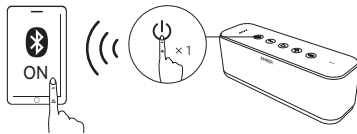

◐◐◐◐ Off Fully charged

To preserve battery lifespan, fully charge at least once every 45 days.

Charge USB Devices

Turn on / off

Bluetooth Pairing

>4s

Enter pairing mode

Un-pair connected device and re-enter pairing mode

Rapidly flashing blue Pairing mode

Steady blue

Connected to a device

When turned on, SoundCore will automatically connect to the last connected device if available. If not, SoundCore will enter pairing mode.