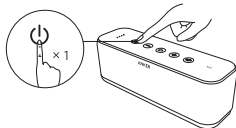

◐◐◐◐ Off Fully charged

To preserve battery lifespan, fully charge at least once every 45 days.

Charge USB Devices

Turn on / off

Bluetooth Pairing

>4s

Enter pairing mode

Un-pair connected device and re-enter pairing mode