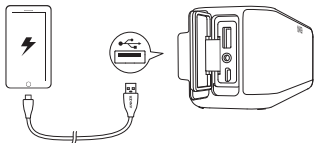

◐◐◐◐ Off Fully charged

To preserve battery lifespan, fully charge at least once every 45 days.

Charge USB Devices

Turn on / off

Bluetooth Pairing

>4s

Enter pairing mode

Un-pair connected device and re-enter pairing mode