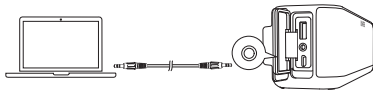

Connect via AUX

* SoundLine AUX cable sold separately

To return to Bluetooth mode, remove the AUX cable from your SoundCore.

Controls

▶ ×1 Play / pause

▶ ×2 Skip forward

+ / - Volume up / down

UP ×1 Super bass

▶ > 15 Activate Siri / other voice control software

▶ ×1 Answer / End call

▶ > 15 Reject call

▶ ×1 Put current call on hold and answer incoming call

▶ > 15 Switch between held call and active call

▶ ×1 Transfer a call between speaker and mobile phone

Steady blue On a call

Flashing blue Incoming call